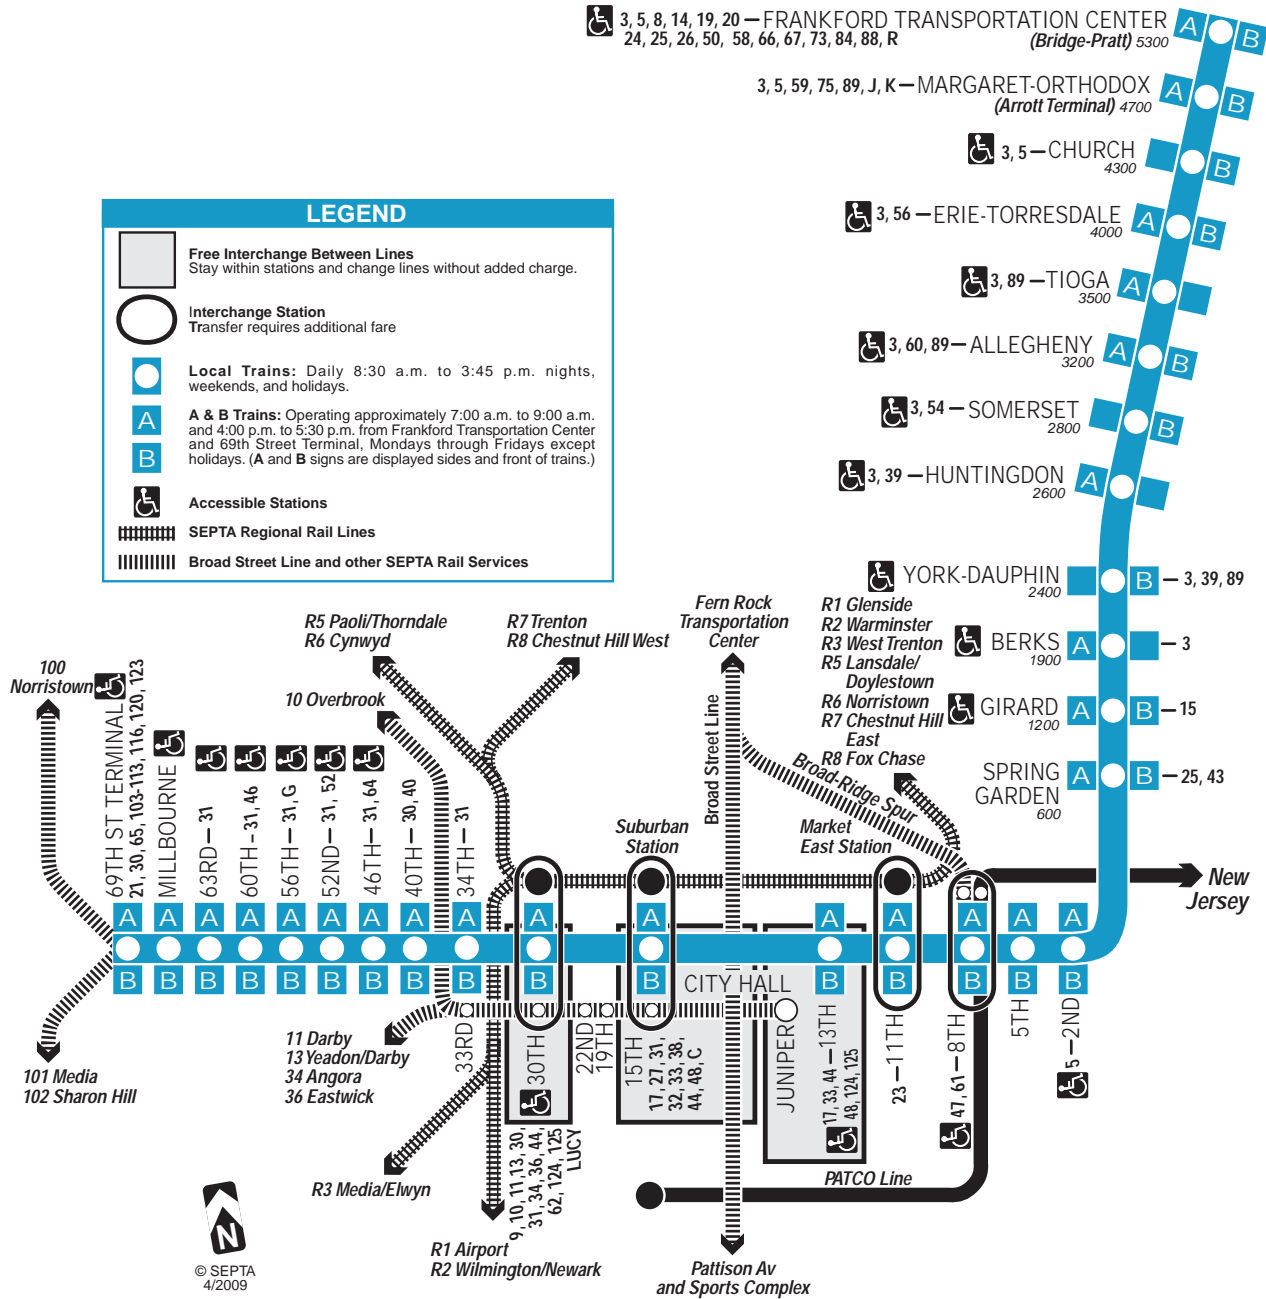

Market-Frankford Line

Service between Frankford Transportation Center
and 69th Street Terminal

Effective June 14, 2009

SEPTA HIGH SPEED LINE

INFORMATION NUMBERS

Customer Service.....215-580-7800
TDD/TTY (HEARING IMPAIRED ONLY).....215-580-7853
Or check the Internet.....www.septa.org

GET A SEPTA PASS, GET PERKS

AT YOUR FAVORITE RESTAURANTS, SHOPS, EVENTS AND MORE.

WWW.SEPTAPASSPERKS.ORG

LEGEND

-  **Free Interchange Between Lines**
Stay within stations and change lines without added charge.
-  **Interchange Station**
Transfer requires additional fare
-  **Local Trains:** Daily 8:30 a.m. to 3:45 p.m. nights, weekends, and holidays.
-  **A & B Trains:** Operating approximately 7:00 a.m. to 9:00 a.m. and 4:00 p.m. to 5:30 p.m. from Frankford Transportation Center and 69th Street Terminal, Mondays through Fridays except holidays. (A and B signs are displayed sides and front of trains.)
-  **B**
-  **Accessible Stations**
-  **SEPTA Regional Rail Lines**
-  **Broad Street Line and other SEPTA Rail Services**

See Mondays through Fridays Eastbound for Service