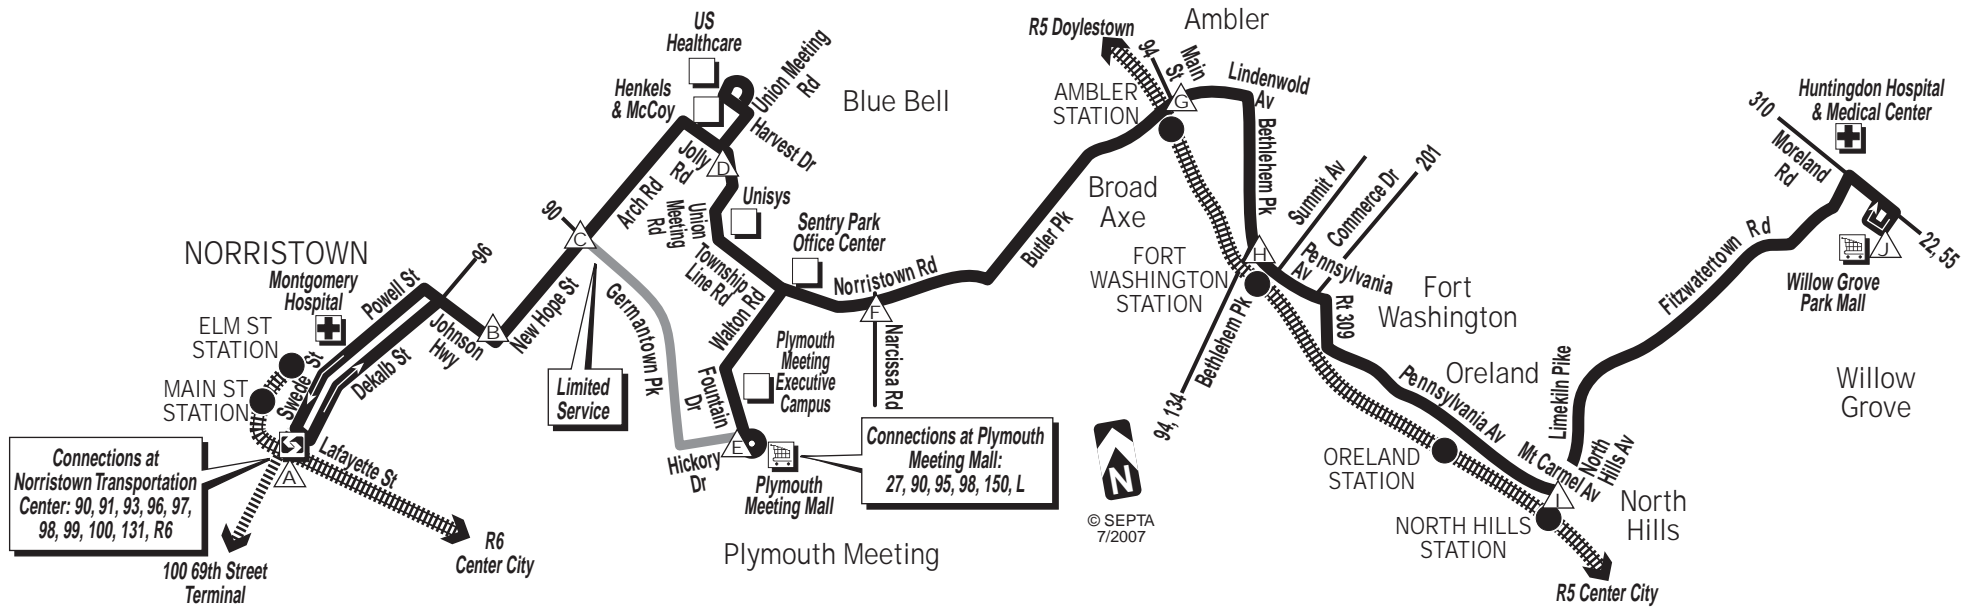

MONDAYS THROUGH FRIDAYS

EASTBOUND											WESTBOUND										
A	B	C	D	E	F	G	H	I	J		J	I	H	G	F	E	D	C	B	A	
Norristown Transportation Center *	New Hope St and Johnson Hwy (Norristown)	Arch Rd and Germantown Pk (Norristown)	Jolly and Union Meeting Rds (Blue Bell)	Plymouth Meeting Mall	Narcissa and Norristown Rds (Blue Bell)	Butler Av and Main St (Ambler) *	Pennsylvania Av and Bethlehem Pk (Fort Washington) *	North Hills and Mt Carmel Avs (North Hills)	Willow Grove Park Mall		Willow Grove Park Mall	North Hills and Mt Carmel Avs (North Hills)	Pennsylvania Av and Bethlehem Pk (Fort Washington) *	Butler Av and Main St (Ambler) *	Narcissa and Norristown Rds (Blue Bell)	Plymouth Meeting Mall	Jolly and Union Meeting Rds (Blue Bell)	Arch Rd and Germantown Pk (Norristown)	New Hope and Johnson Hwy (Norristown)	Norristown Transportation Center *	
AM SERVICE											AM SERVICE										
6.00	6.09	6.11	6.16	6.30	6.36	6.44	6.49	6.59	7.11							5.55	6.03	6.10	6.13	6.22	
6.35	6.43	6.46	6.51	7.05	7.15	7.24										6.21	6.29	6.36	6.39	6.48	
7.00	7.09	7.11	7.16	7.32	7.42	7.51	7.57	8.10	8.22							6.51	7.00	7.08	7.12	7.24	
7.33	7.43	7.47	7.52	8.08	8.18	8.27					6.30	6.43	6.55	7.00	7.08	7.18	7.27	7.35	7.39	7.50	
8.00	8.09	8.12	8.17	8.33	8.43	8.52	8.58	9.09	9.20							7.35	7.44	7.52	7.56	8.08	
8.33	8.42	8.45	8.50	9.04										7.30	7.40	7.46	7.58	8.06	8.10	8.22	
9.00	9.10	9.12	9.16	9.28	9.37	9.45	9.50	10.00	10.11		7.25	7.38	7.51	7.56	8.06	8.16	8.27	8.36	8.40	8.51	
10.00	10.10	10.12	10.16	10.28	10.37	10.45	10.50	11.00	11.12					8.30	8.40	8.47	8.58	9.06	9.09	9.20	
11.00	11.10	11.12	11.16	11.26	11.34	11.42	11.47	11.57	12.09		8.30	8.41	8.54	8.59	9.08	9.17	9.27	9.34	9.38	9.49	
PM SERVICE											PM SERVICE										
12.00	12.10	12.12	12.16	12.26	12.34	12.42	12.47	12.57	1.09		10.30	10.41	10.54	10.58	11.05	11.12	11.21	11.28	11.31	11.43	
1.00	1.08	1.11	1.15	1.25	1.33	1.41	1.47	1.57	2.09		11.30	11.41	11.53	11.58	12.05	12.13	12.22	12.31	12.34	12.45	
2.00	2.10	2.13	2.18	2.29	2.37	2.45	2.50	3.01	3.14		PM SERVICE										
			3.02	3.12							12.30	12.42	12.54	12.59	1.06	1.14	1.23	1.30	1.33	1.44	
	3.09	3.12	3.15	3.27	3.35	3.44	3.50	4.03	4.15		1.30	1.41	1.53	1.58	2.05	2.13	2.22	2.29	2.32	2.44	
3.35	3.45	3.48	3.53	4.09	4.17	4.29										2.50	3.00				
4.00	4.10	4.13	4.17	4.33	4.41	4.51	4.57	5.10	5.22		2.25	2.36	2.49	2.55	3.03	3.11	3.21	3.29	3.33	3.44	
4.35	4.45	4.48	4.54	5.10	5.21	5.33										3.45	3.53	4.02	4.05	4.16	
5.00	5.10	5.13	5.17	5.33	5.42	5.52	5.58	6.11	6.22		3.25	3.37	3.49	3.55	4.04	4.14	4.23	4.32	4.36	4.47	
5.35	5.44	5.48	5.52	6.02										4.32	4.41	4.48	4.56	5.05	5.08	5.19	
6.00	6.10	6.13	6.17	6.32	6.40	6.48	6.54	7.05	7.16		4.22	4.33	4.46	4.52	5.01	5.11	5.22	5.31	5.35	5.47	
7.05	7.14	7.17	7.21	7.37										5.35	5.43	5.50	5.58	6.06	6.09	6.20	
8.25	8.34	8.37	8.41	8.53							5.30	5.43	5.55	6.01	6.09	6.17	6.27	6.35	6.39	6.51	
9.25	9.34	9.37	9.41	9.53							6.30	6.42	6.53	6.57	7.04	7.11		7.17	7.20	7.29	
10.25	10.34	10.37	10.41	10.53												7.55		8.01	8.04	8.14	
																8.55		9.01	9.03	9.13	
11.30	11.38	11.41		G 11.46												9.55		10.01	10.03	10.13	
																10.55		11.01	11.03	11.13	
G -Trip operates via Germantown Pk											G -Trip operates via Germantown Pk										
* Note: Please consult separate R5-Lansdale/Doylestown timetable for details relating to service to/from Ambler or Fort Washington Stations, also the R6 Norristown timetable at Norristown Transportation Center.																					
To SAVE Money on Your Commute visit www.thecommuterschoice.com																					

Subject To Change