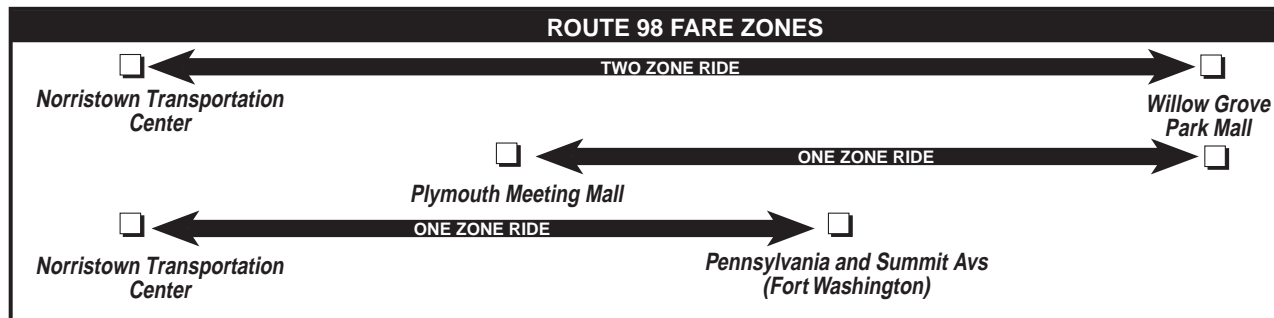

MONDAYS THROUGH FRIDAYS

EASTBOUND											WESTBOUND										
A	B	C	D	E	F	G	H	I	J		J	I	H	G	F	E	D	C	B	A	
Norristown Transportation Center *	New Hope St and Johnson Hwy (Norristown)	Arch Rd and Germantown Pk (Norristown)	Jolly and Union Meeting Rds (Blue Bell)	Plymouth Meeting Mall	Narcissa and Norristown Rds (Blue Bell)	Butler Av and Main St (Ambler) *	Pennsylvania Av and Bethlehem Pk (Fort Washington) *	North Hills and Mt Carmel Avs (North Hills)	Willow Grove Park Mall		Willow Grove Park Mall	North Hills and Mt Carmel Avs (North Hills)	Pennsylvania Av and Bethlehem Pk (Fort Washington) *	Butler Av and Main St (Ambler) *	Narcissa and Norristown Rds (Blue Bell)	Plymouth Meeting Mall	Jolly and Union Meeting Rds (Blue Bell)	Arch Rd and Germantown Pk (Norristown)	New Hope and Johnson Hwy (Norristown)	Norristown Transportation Center *	
AM SERVICE											AM SERVICE										
6.00	6.09	6.11	6.16	6.30	6.36	6.44	6.49	6.59	7.11							5.55	6.03	6.10	6.13	6.22	
6.35	6.43	6.46	6.51	7.05	7.15	7.24										6.21	6.29	6.36	6.39	6.48	
7.00	7.09	7.11	7.16	7.32	7.42	7.51	7.57	8.10	8.22							6.51	7.00	7.08	7.12	7.24	
7.33	7.43	7.47	7.52	8.08	8.18	8.27					6.30	6.43	6.55	7.00	7.08	7.18	7.27	7.35	7.39	7.50	
8.00	8.09	8.12	8.17	8.33	8.43	8.52	8.58	9.09	9.20							7.35	7.44	7.52	7.56	8.08	
8.33	8.42	8.45	8.50	9.04										7.30	7.40	7.46	7.58	8.06	8.10	8.22	
9.00	9.10	9.12	9.16	9.28	9.37	9.45	9.50	10.00	10.11		7.25	7.38	7.51	7.56	8.06	8.16	8.27	8.36	8.40	8.51	
10.00	10.10	10.12	10.16	10.28	10.37	10.45	10.50	11.00	11.12					8.30	8.40	8.47	8.58	9.06	9.09	9.20	
11.00	11.10	11.12	11.16	11.26	11.34	11.42	11.47	11.57	12.09		8.30	8.41	8.54	8.59	9.08	9.17	9.27	9.34	9.38	9.49	
PM SERVICE											PM SERVICE										
12.00	12.10	12.12	12.16	12.26	12.34	12.42	12.47	12.57	1.09		10.30	10.41	10.54	10.58	11.05	11.12	11.21	11.28	11.31	11.43	
1.00	1.08	1.11	1.15	1.25	1.33	1.41	1.47	1.57	2.09		11.30	11.41	11.53	11.58	12.05	12.13	12.22	12.31	12.34	12.45	
2.00	2.10	2.13	2.18	2.29	2.37	2.45	2.50	3.01	3.14		PM SERVICE										
			3.02	3.12							12.30	12.42	12.54	12.59	1.06	1.14	1.23	1.30	1.33	1.44	
	3.09	3.12	3.15	3.27	3.35	3.44	3.50	4.03	4.15		1.30	1.41	1.53	1.58	2.05	2.13	2.22	2.29	2.32	2.44	
3.35	3.45	3.48	3.53	4.09	4.17	4.29										2.50	3.00				
4.00	4.10	4.13	4.17	4.33	4.41	4.51	4.57	5.10	5.22		2.25	2.36	2.49	2.55	3.03	3.11	3.21	3.29	3.33	3.44	
4.35	4.45	4.48	4.54	5.10	5.21	5.33										3.45	3.53	4.02	4.05	4.16	
5.00	5.10	5.13	5.17	5.33	5.42	5.52	5.58	6.11	6.22		3.25	3.37	3.49	3.55	4.04	4.14	4.23	4.32	4.36	4.47	
5.35	5.44	5.48	5.52	6.02										4.32	4.41	4.48	4.56	5.05	5.08	5.19	
6.00	6.10	6.13	6.17	6.32	6.40	6.48	6.54	7.05	7.16		4.22	4.33	4.46	4.52	5.01	5.11	5.22	5.31	5.35	5.47	
7.05	7.14	7.17	7.21	7.37										5.35	5.43	5.50	5.58	6.06	6.09	6.20	
8.25	8.34	8.37	8.41	8.53							5.30	5.43	5.55	6.01	6.09	6.17	6.27	6.35	6.39	6.51	
9.25	9.34	9.37	9.41	9.53							6.30	6.42	6.53	6.57	7.04	7.11		7.17	7.20	7.29	
10.25	10.34	10.37	10.41	10.53												7.55		8.01	8.04	8.14	
																8.55		9.01	9.03	9.13	
11.30	11.38	11.41		G 11.46												9.55		10.01	10.03	10.13	
																10.55		11.01	11.03	11.13	
G -Trip operates via Germantown Pk											G -Trip operates via Germantown Pk										
* Note: Please consult separate R5-Lansdale/Doylestown timetable for details relating to service to/from Ambler or Fort Washington Stations, also the R6 Norristown timetable at Norristown Transportation Center.																					
To SAVE Money on Your Commute visit www.thecommuterschoice.com																					

Subject To Change