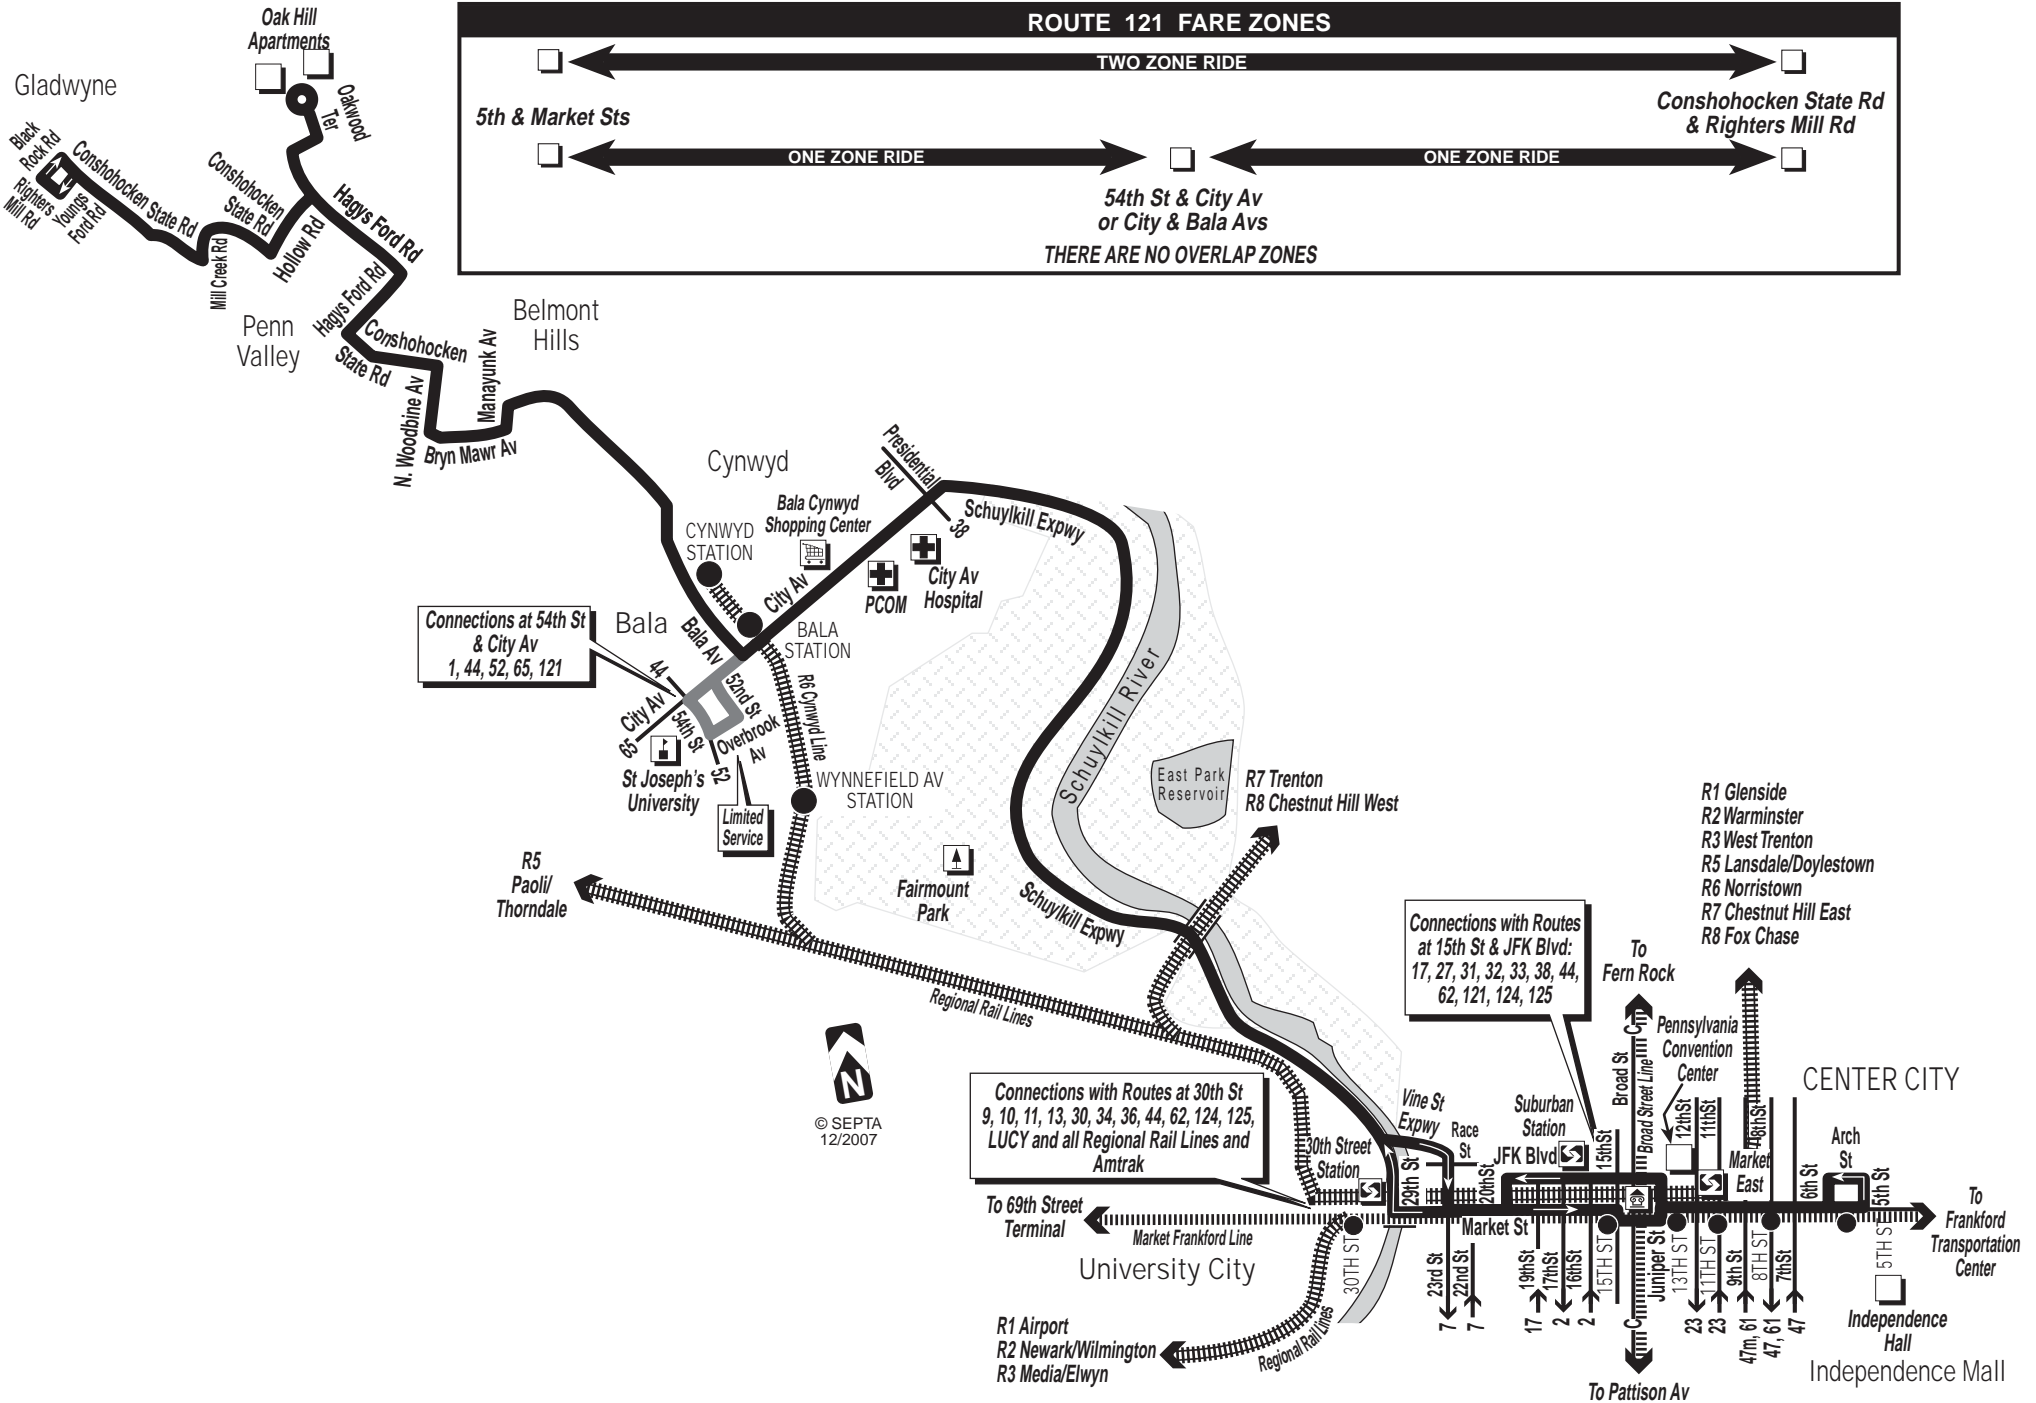

ROUTE 212 FARE ZONES

TWO ZONE RIDE

5th & Market Sts

Conshohocken State Rd & Righters Mill Rd

ONE ZONE RIDE

54th St & City Av
or City & Bala Avs

ONE ZONE RIDE

THERE ARE NO OVERLAP ZONES

Connections at 54th St & City Av
1, 44, 52, 65, 121

Connections with Routes
at 15th St & JFK Blvd:
17, 27, 31, 32, 33, 38, 44,
62, 121, 124, 125

Connections with Routes at 30th St
9, 10, 11, 13, 30, 34, 36, 44, 62, 124, 125,
LUCY and all Regional Rail Lines and
Amtrak

- R1 Glenside
- R2 Warminster
- R3 West Trenton
- R5 Lansdale/Doylestown
- R6 Norristown
- R7 Chestnut Hill East
- R8 Fox Chase

© SEPTA
12/2007

To 69th Street Terminal

University City

- R1 Airport
- R2 Newark/Wilmington
- R3 Media/Elwyn

To Pattison Av

Independence Mall

CENTER CITY

To Frankford Transportation Center

To Fern Rock

Arch St

6th St

5th St

Independence Hall

Market East

7th St

8th St

9th St

10th St

11th St

12th St

13th St

14th St

15th St

16th St

17th St

18th St

19th St

20th St

21st St

22nd St

23rd St

24th St

25th St

26th St

27th St

28th St

29th St

30th St

31st St

32nd St

33rd St

34th St

35th St

36th St

37th St

38th St

39th St

40th St

41st St

42nd St

43rd St

44th St

45th St

46th St

47th St

48th St

49th St

50th St

51st St

52nd St

53rd St

54th St

55th St

56th St

57th St

58th St

59th St

60th St

61st St

62nd St

63rd St

64th St

65th St

66th St

67th St

68th St

69th St

70th St

71st St

72nd St

73rd St

74th St

75th St

76th St

77th St

78th St

79th St

80th St

81st St

82nd St

83rd St

84th St

85th St

86th St

87th St

88th St

89th St

90th St

91st St

92nd St

93rd St

94th St

95th St

96th St

97th St

98th St

99th St

100th St